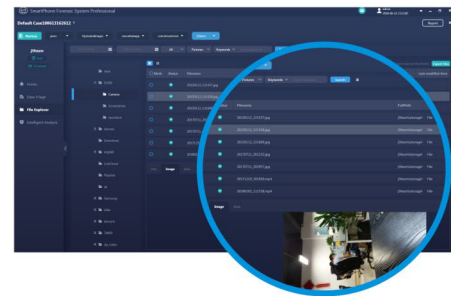

Real-time evidence collection

File explorer can view and extract evidence data from smartphones in real-time.

Intelligent Analysis of sensitive data

Intelligently and actively monitor and alert the user of sensitive data. Analysis items includes keywords, Apps, URLs, Phones, MD5 and fully customizable.

Free software Add-Ons: Mobile Track Visualization Forensic & SQLite Master-Pro

XLY Salvationdata Technology INC.
R&D & MARKETING CENTER: RM. 1101, Zhonghang City Plaza, Wuhou, Chengdu, China
+86-28-6873-1486 info@salvationdata.com www.salvationdata.com

Follow us: