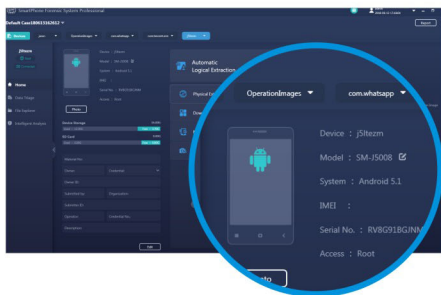

Intelligent data extraction solutions

Automatically detect smartphone model and status, intelligently decide and recommend the best extraction solutions to the user accordingly.