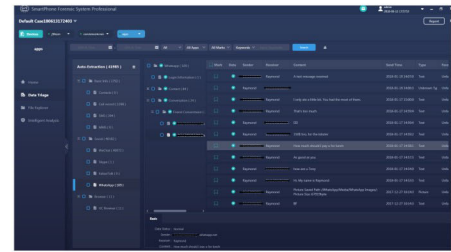

Abundant supported smartphone brands and popular Apps

SPF Pro could support the world's popular smartphones and Apps, especially almost every Chinese brand smartphones. Besides, the widely used Apps are added to the support list.

Supported Brands: iPhone, Sumsung, Huawei, OPPO, VIVO, MI, HTC, Blackberry, Nokia, Motorola, NEC, Dopod, Sony Ericsson, LG, ZTE, Lenovo, MEIZU, Coolpad and other Chinese brands including Chinese OEM manufacturer for overseas mobile brands.

Support almost all smartphone OS

SPF Pro support abundant smartphone with almost all famous operating systems including feature phones.

Supported OS: Android, iOS, Firefox OS, Yun OS, Blackberry, Windows Phones, Symbian, Palm, BADA, Windows Mobile, Ubuntu, MTK, Spreadtrum and other Chinese smartphone or feature phone operating systems.

Efficient data extraction and recovery

Fully optimized multi-tasking performance, support up to 8 mobile devices simultaneous data extraction and recovery based on both physical and logical levels. Helps to collect digital evidence in a forensically sound and efficient manner.