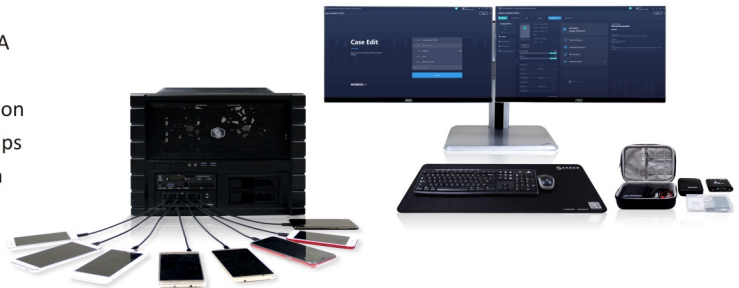

### ALL ABOUT RECOVERING MOBILE EVIDENTIARY DATA

SPF Pro (SmartPhone Forensic System Professional) is a forensically sound system for extracting, recovering, analyzing and triage data from mobile devices such as Android phones, tablets, iPhone & iPad. It is the next generation of SalvationDATA mobile forensics tool and is a powerful and integrated platform for digital investigations. It allows investigators to examine and ascertain relevant information from mobile devices easily and efficiently both in the field and in the lab, and helps them to recover and collect critical forensic evidence from huge backlogs of even locked smartphones using multi-tasking and intelligent analysis functions, and extract more evidentiary data in less time than ever before. As an all-in-one and user-friendly system, SPF Pro can automatically choose the best solution for extracting file system, physical, and logical evidentiary data from several mobile OS like Android, iOS, Symbian, Blackberry, etc., especially from 99% of Chinese brand mobile devices and feature phones. The extracted data includes deleted data, communications, contacts, messages, media files, clouds data, and Apps, etc.

## Real-time evidence collection

File explorer can view and extract evidence data from smartphones in real-time.