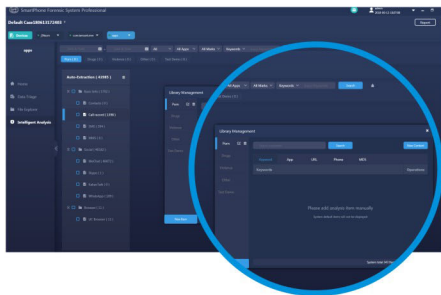

Real-time evidence collection

File explorer can view and extract evidence data from smartphones in real-time.

Intelligent Analysis of sensitive data

Intelligently and actively monitor and alert the user of sensitive data. Analysis items includes keywords, Apps, URLs, Phones, MD5 and fully customizable.

Free software Add-Ons: Mobile Track Visualization Forensic & SQLite Master-Pro

XLY Salvationdata Technology INC.
R&D & MARKETING CENTER: RM. 1101, Zhonghang City Plaza, Wuhou, Chengdu, China
+86-28-6873-1486 info@salvationdata.com www.salvationdata.com

Follow us: