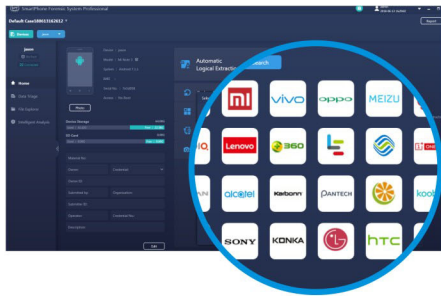

Abundant supported smartphone brands and popular Apps

SPF Pro could support the world's popular smartphones and Apps, especially almost every Chinese brand smartphones. Besides, the widely used Apps are added to the support list.

Supported Brands: iPhone, Sumsung, Huawei, OPPO, VIVO, MI, HTC, Blackberry, Nokia, Motorola, NEC, Dopod, Sony Ericsson, LG, ZTE, Lenovo, MEIZU, Coolpad and other Chinese brands including Chinese OEM manufacturer for overseas mobile brands.

Support almost all smartphone OS

SPF Pro support abundant smartphone with almost all famous operating systems including feature phones.

Supported OS: Android, iOS, Firefox OS, Yun OS, Blackberry, Windows Phones, Symbian, Palm, BADA, Windows Mobile, Ubuntu, MTK, Spreadtrum and other Chinese smartphone or feature phone operating systems.

Efficient data extraction and recovery

Fully optimized multi-tasking performance, support up to 8 mobile devices simultaneous data extraction and recovery based on both physical and logical levels. Helps to collect digital evidence in a forensically sound and efficient manner.